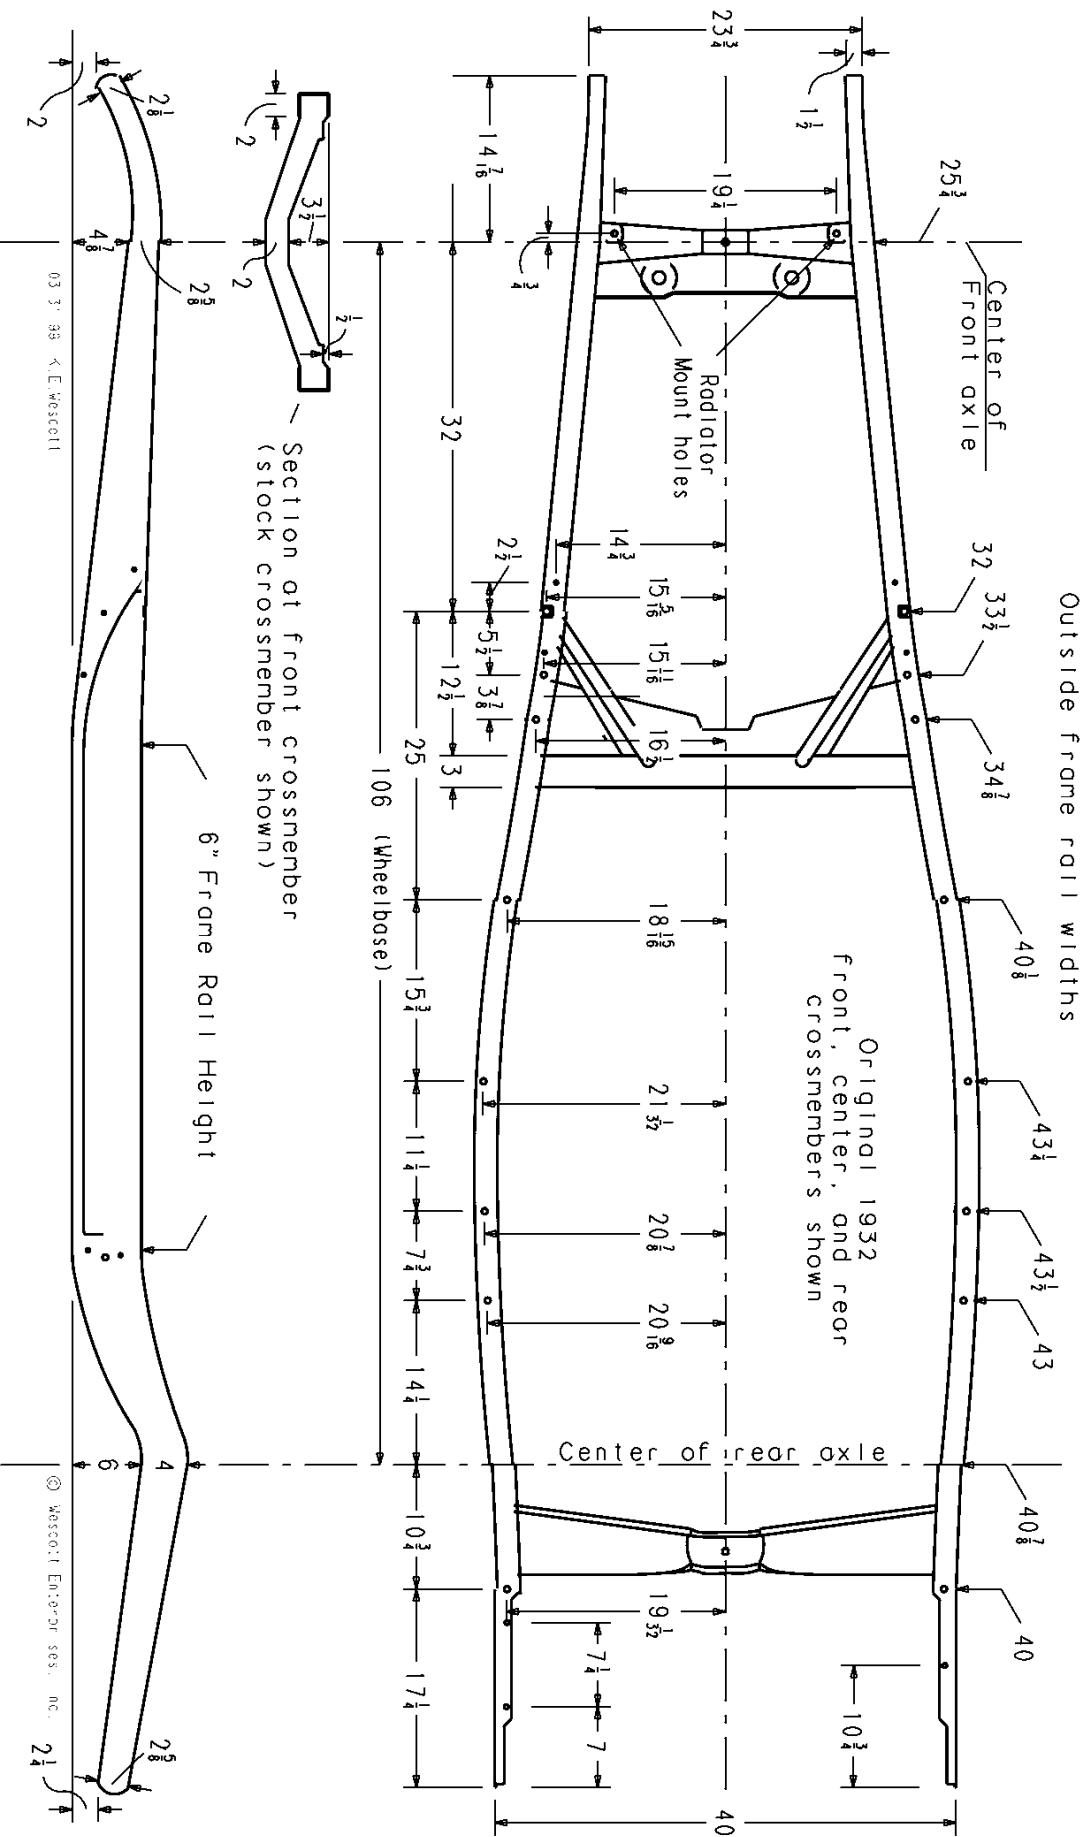

1932 Ford Frame
 Diagram only measurements in inches
 Passenger cars and Pickups use same frame

03 31 89 K.E. Worscott II

© Worscott Enterprises, Inc.

2 1/4